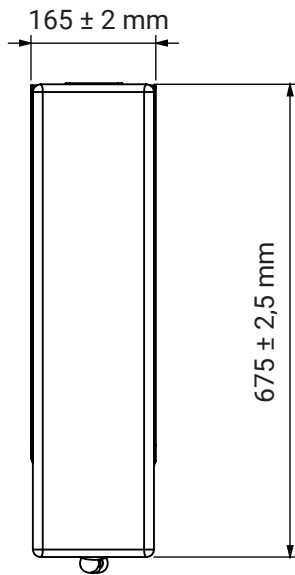

DATA SHEET

Arm Rest with One-Hand Control

Model : OT60.85

- Made of high-quality stainless steel
- Curved VISCO upholstery to support arm better.
- Includes clamp and straps
- Height adjustable
- Rotatable by 360°, swivelling and tiltable by one-hand

STANDARDS

Classification Class I

EU Conformity Declaration of conformity

PACKAGE DIMENSIONS (WxLxH)

410x600x220 mm - 5 kg

TECHNICAL DRAWING

REV.01/05.25