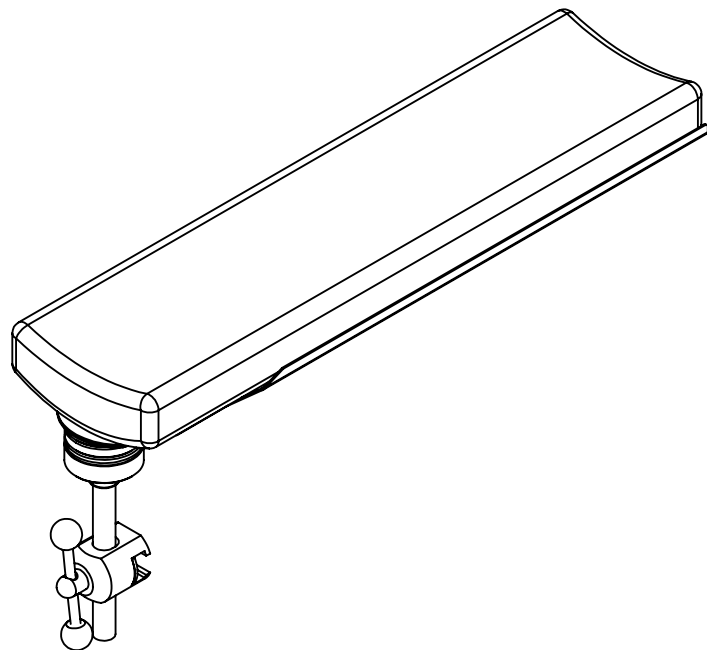

DATA SHEET

Arm Rest with One-Hand Control

Model : OT60.85

- Made of high-quality stainless steel
- Curved VISCO upholstery to support arm better.
- Includes clamp and straps
- Height adjustable
- Rotatable by 360°, swivelling and tiltable by one-hand

STANDARDS

Classification Class I

EU Conformity Declaration of conformity

PACKAGE DIMENSIONS (WxLxH)

410x600x220 mm - 5 kg

TECHNICAL DRAWING

REV.01/05.25