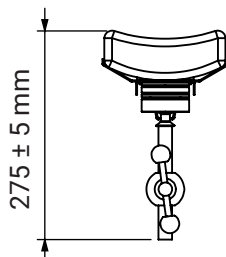

DATA SHEET

Arm Rest with One-Hand Control

Model : OT60.85

- Made of high-quality stainless steel
- Curved VISCO upholstery to support arm better.
- Includes clamp and straps
- Height adjustable
- Rotatable by 360°, swivelling and tiltable by one-hand

STANDARDS

Classification Class I

EU Conformity Declaration of conformity

PACKAGE DIMENSIONS (WxLxH)

410x600x220 mm - 5 kg

TECHNICAL DRAWING

REV.01/05.25